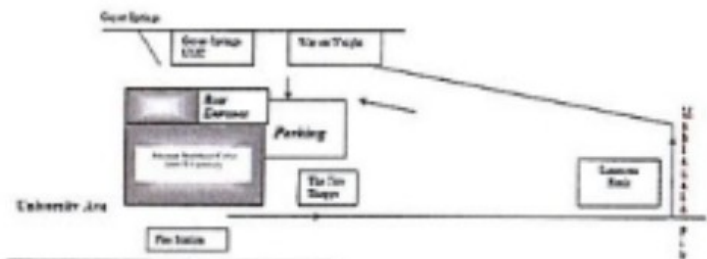

Intersection of University and Mabelvale Pike is located 1.3 miles south of UALR and Asher University intersections.

LOCATED AT: THE ARKANSAS WORKFORCE CENTER-LITTLE ROCK
(REAR ENTRANCE - REFERENCE MAP ABOVE)
5600 MABELVALE PIKE, LITTLE ROCK, ARKANSAS 72209